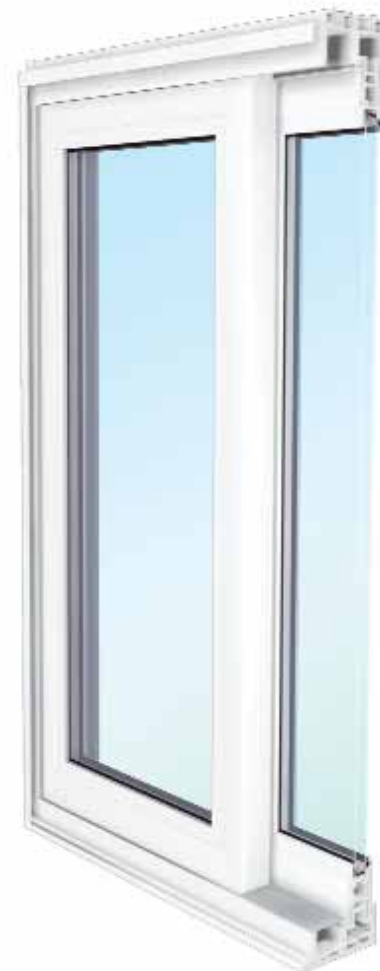

Features

1. **Welded sash (individually boxed for shipping).**
2. **Mechanical frame boxed for shipping.**
3. **Multi-point locking hardware.**
4. **Integral screen track.**
5. **Field reversible sash.**
6. **Keyed lock cylinder.**
7. **Plated steel adjustable tandem rollers, lock and striker.**
8. **White or beige vinyl.**
9. **White or beige hardware finish.**
10. **Accommodates 1" glazing.**
11. **Internal weep system.**
12. **Aluminum threshold cover.**
13. **16 gauge steel reinforcing.**
14. **Dual seal weather-stripping.**
15. **Interior glazed.**
16. **Sash supplied with preapplied glazing tape and miter cut glazing beads.**
17. **Flexible PVC bumpers.**

The SlideView™ Remodeler patio door is the answer for your replacement needs. Thick walled, mechanical vinyl frame and all welded sash combined with a 1" glass package and 16 gauge steel reinforcing achieves the best ratings for stringent codes. This door ships KD, complete with all hardware ready for an elegant and efficient glass package. There is no reason to look any further than the SlideView™ Remodeler all vinyl sliding door by VEKA.