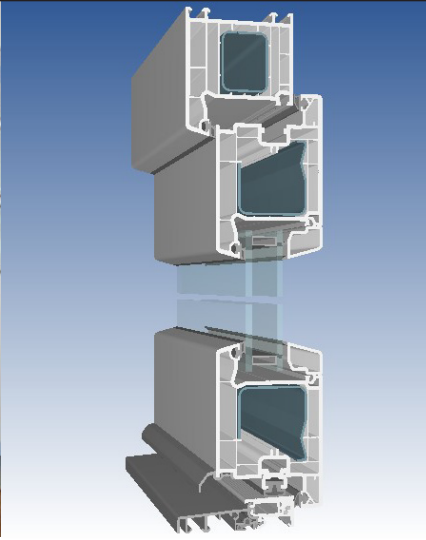

VEKA Inc • 100 Veka Drive • Fombell, PA 16123 • Phone 724 452-1000 • Toll Free 800 654-5589 • Fax 724 452-1007 • www.vekainc.com

Making an Entrance...

A door is every visitor's first impression, you really want that impression to count. What better way to make a positive statement as well as securing your home or building against weather and intruders than with one of our wide range of residential or commercial doors? Whether you wish to add visual impact or simply to blend in with the style of the building, there is a door in our range for everyone. The options of style and mechanics are almost infinite. Think about our range of lustrous wood grains. Or, for real extra style and flair, think what can be done with some of the choices of ornamental glass, such as beveled or colored. Different functional glass types, perhaps combined with one of a comprehensive range of locks and mechanisms, can also be used to add further to the security of your home.

- All main profiles shown with galvanized steel reinforcement sections
- Alternative outer frame sizes available
- Thresholds can be standard outer frames or low profile aluminum thresholds to suit different installations, weather and security performance requirements
- Alternative beads available in sloped or sculptured designs
- Glazing beads available for different IG-Sizes 3/4" to 1-1/2"
- Ideal in both residential and commercial applications
- Available in single and double sidelight and top light combinations
- Available inswing or outswing opening
- 70mm front to back multi-chambered profiles
- Available in white, bone, clay, wood grain and colored finishes (laminated)